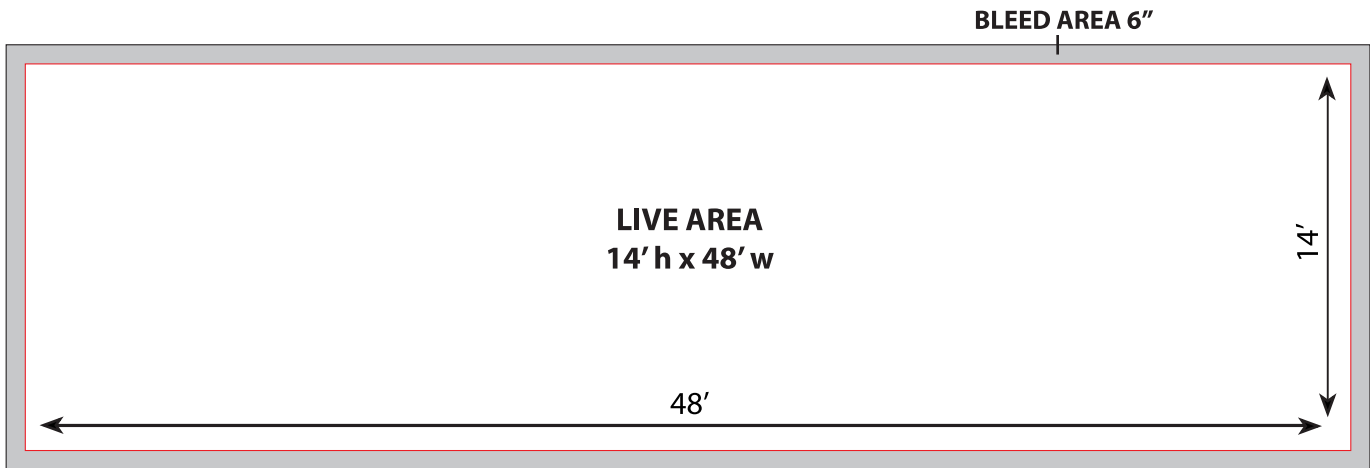

BILLBOARD

(14' h x 48' w)

Overall Size 15' h x 49' w (bleed Included)

Size includes 6" extra material per edge for production and installation. 6" inches bleed for pockets

ART/PRODUCTION SPECIFICATIONS

Artwork Scale Information:

- 1" = 1" (for example 14"x48" = 14'x48')
- Resolution at scale 300dpi (recommended)

Actual Size:

- Overall Size (bleed included): 15' h x 49' w
- Live Area (viewable): 14' h x 48' w
- Copy Area (recommended): 13' h x 47' w

Artwork Size:

- Overall Size (bleed included):
15" x 49" @ 1" = 1' scale size
- Live Area Size (viewable):
14" x 48" @ 1" = 1' scale size
- Copy Area (recommended):
13" x 47" @ 1" = 1' scale size

Substrate: